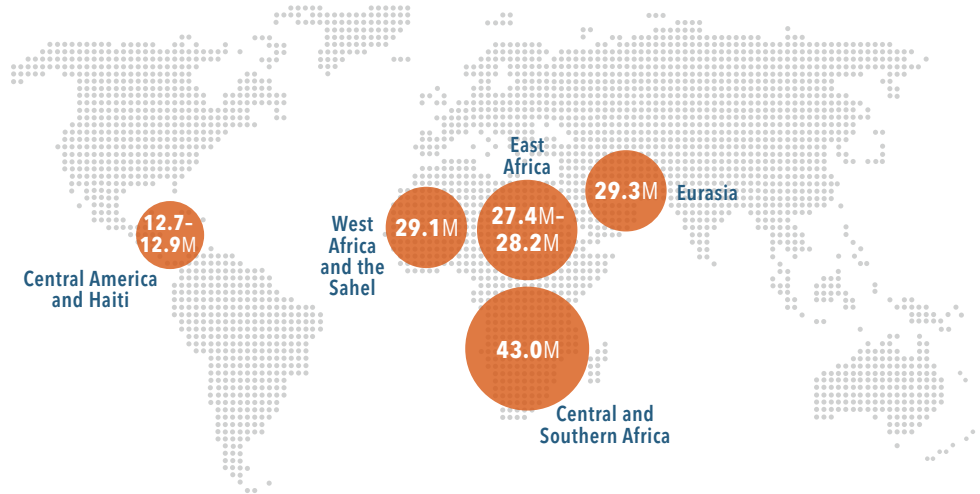

Map 1.6

Numbers of people in IPC/CH Phase 3 or above (or equivalent) by region, 2021

Note: West Africa and the Sahel includes Cameroon and Libya. In Eurasia, estimates are only available for Afghanistan, Yemen and Syrian refugees in Jordan.
Source: FSIN, GRFC 2021.