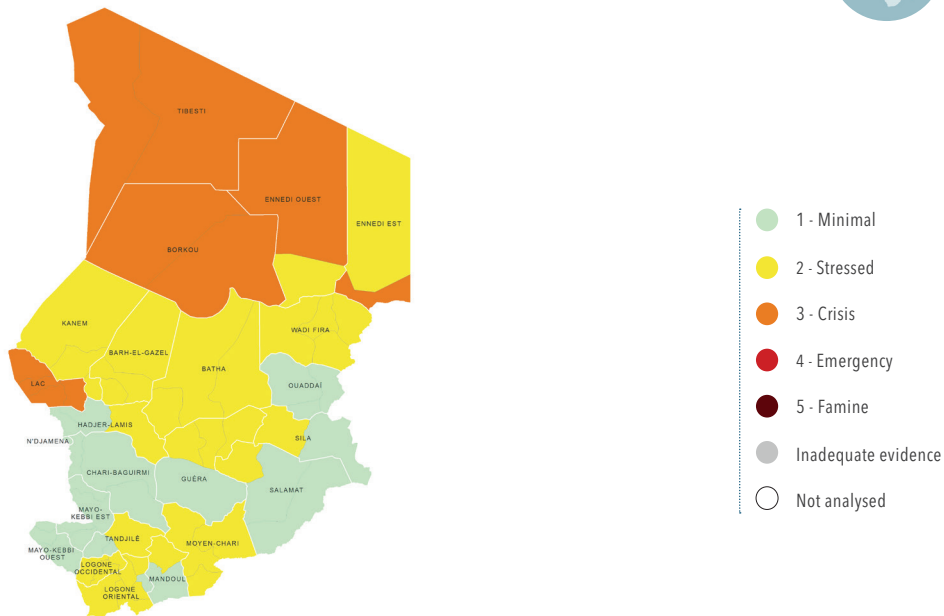

Chad, CH Acute food insecurity situation, June–August 2019

Source: CILSS-Cadre Harmonisé, March 2019.

The boundaries and names shown and the designations used on this map do not imply official endorsement or acceptance by the United Nations.