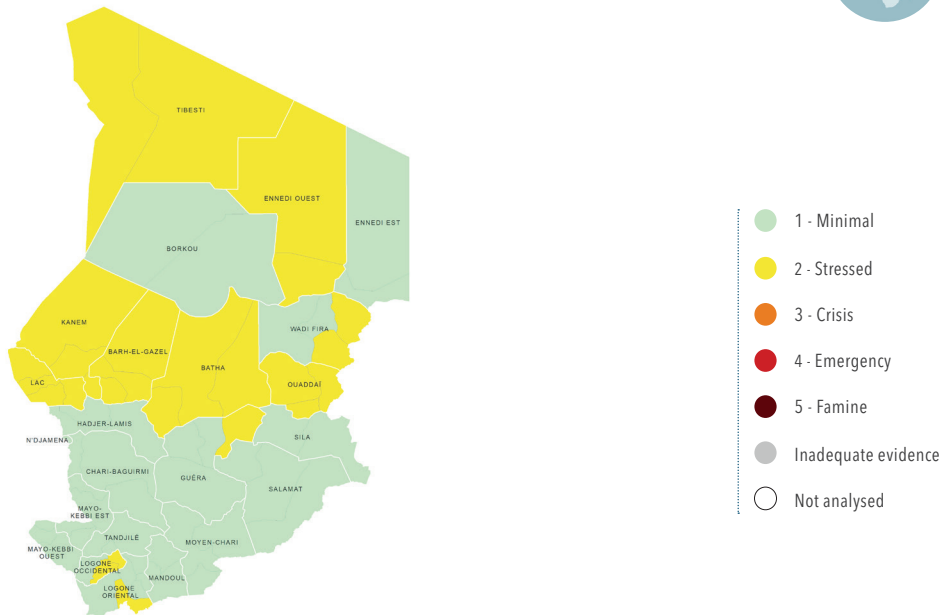

Chad, CH Acute food insecurity situation, October-December 2019

Source: CILSS-Cadre Harmonisé, November 2019.

The boundaries and names shown and the designations used on this map do not imply official endorsement or acceptance by the United Nations.