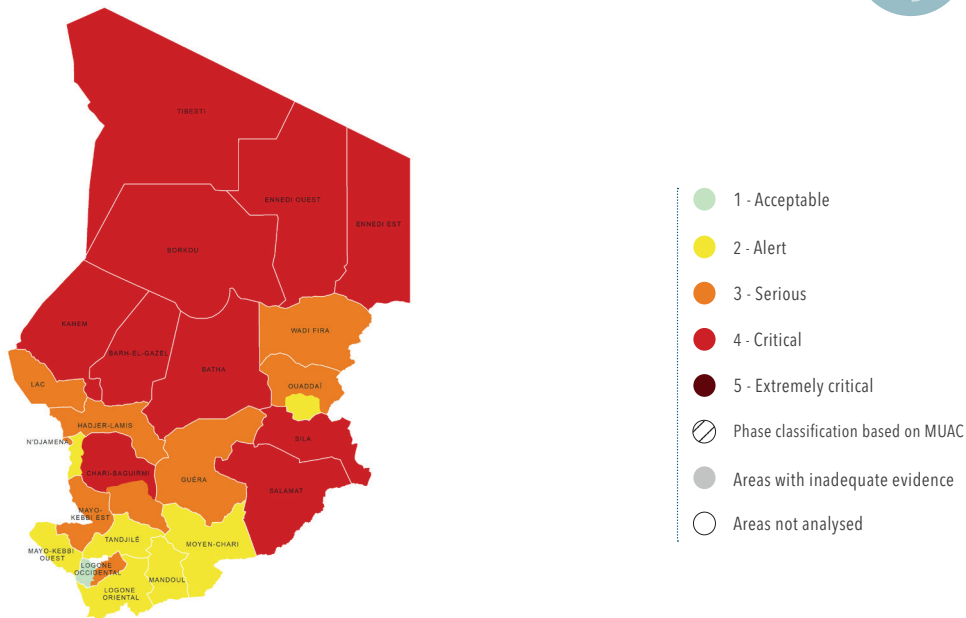

Chad, IPC Acute malnutrition situation, June–September 2019

Source: Chad IPC Technical Working Group, December 2019.

The boundaries and names shown and the designations used on this map do not imply official endorsement or acceptance by the United Nations.