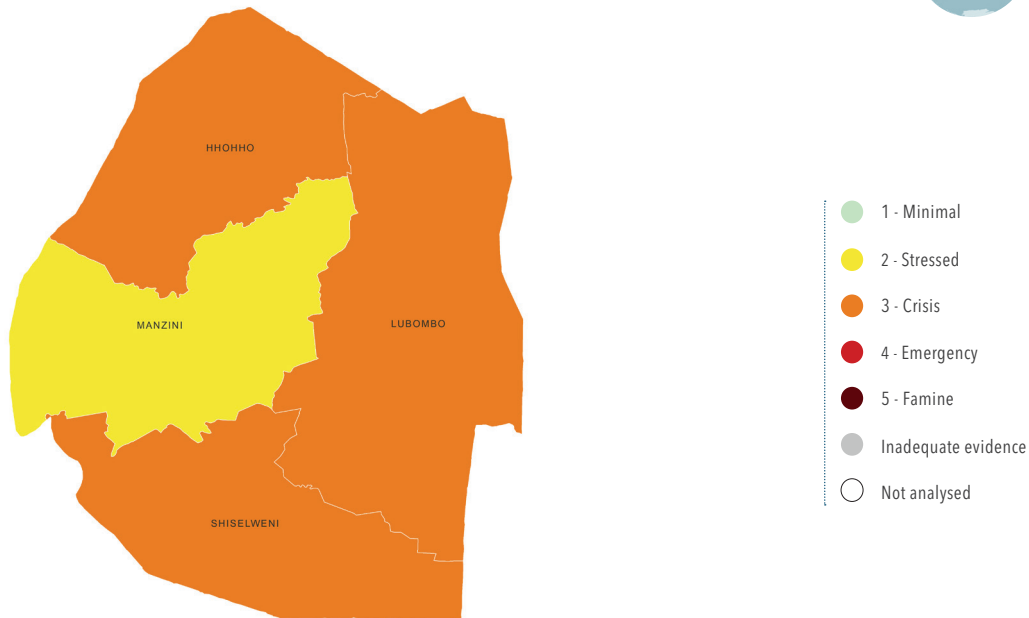

Eswatini, IPC Acute food insecurity situation, October 2019–March 2020

Source: Eswatini IPC Technical Working Group, July 2019.

The boundaries and names shown and the designations used on this map do not imply official endorsement or acceptance by the United Nations.