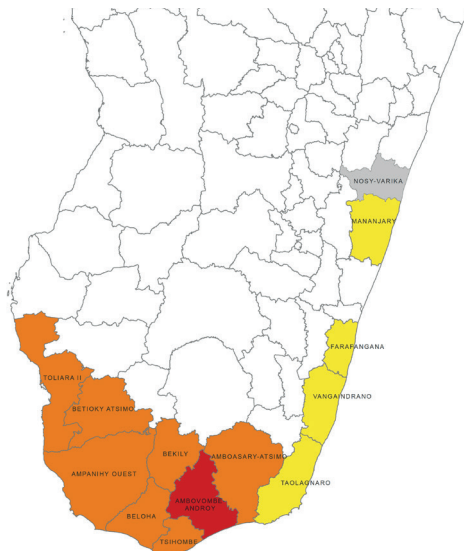

Madagascar, IPC Acute malnutrition situation, November 2019–February 2020

Source: Madagascar IPC Technical Working Group, August 2019.

The boundaries and names shown and the designations used on this map do not imply official endorsement or acceptance by the United Nations.