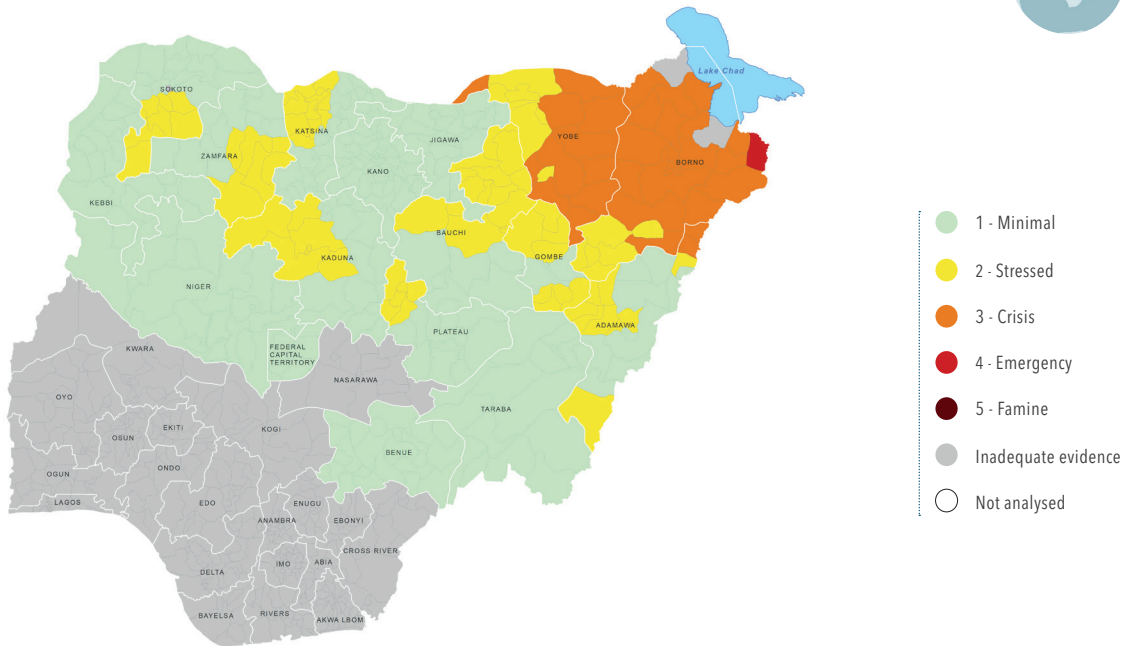

Nigeria, CH Acute food insecurity situation, June-August 2019

Source: CILSS-Cadre Harmonisé, March 2019.

The boundaries and names shown and the designations used on this map do not imply official endorsement or acceptance by the United Nations.