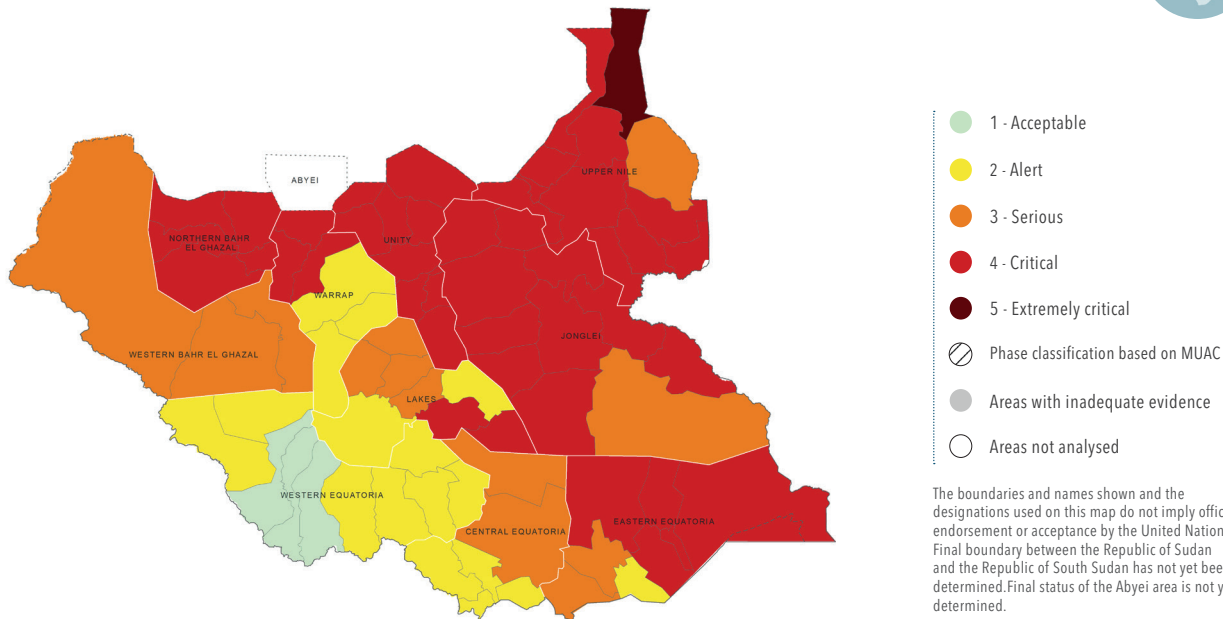

South Sudan, IPC Acute malnutrition situation, August 2019

Source: South Sudan IPC Technical Working Group, September 2019.

The boundaries and names shown and the designations used on this map do not imply official endorsement or acceptance by the United Nations.