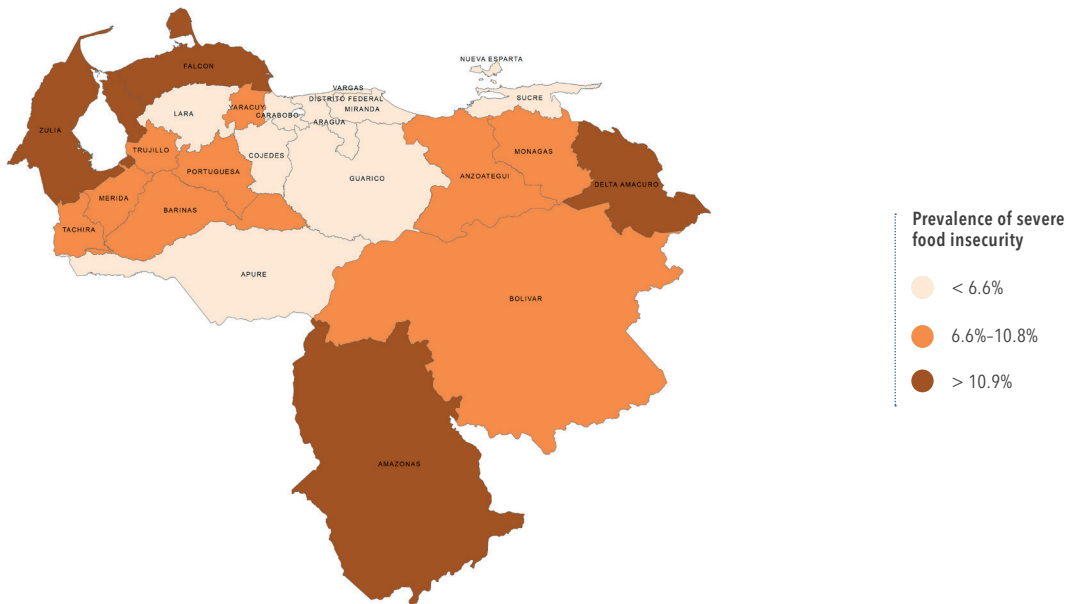

Bolivarian Republic of Venezuela, prevalence of severe food insecurity by state, 2019

Source: WFP, February 2020.

The boundaries and names shown and the designations used on this map do not imply official endorsement or acceptance by the United Nations.