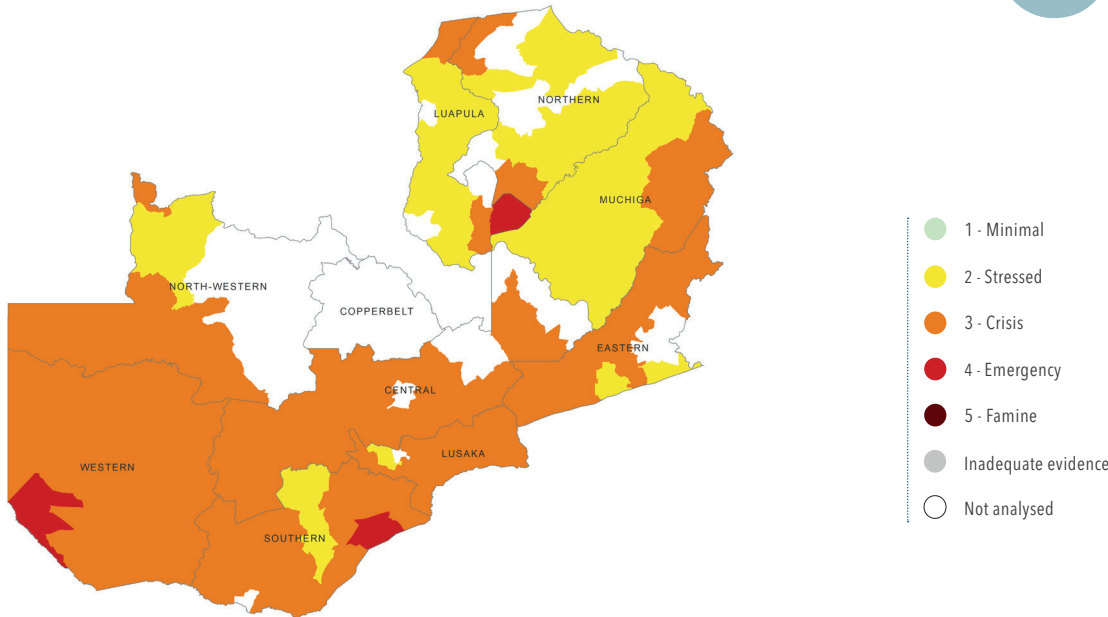

# Zambia, IPC Acute food insecurity situation, October 2019–March 2020

Source: Zambia IPC Technical Working Group, August 2019  
The boundaries and names shown and the designations used on this map do not imply official endorsement or acceptance by the United Nations.