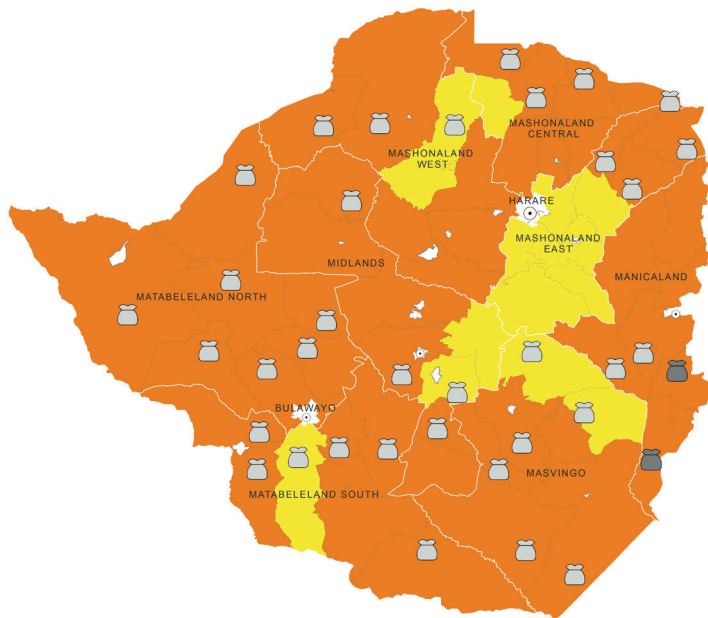

# Zimbabwe, IPC Acute food insecurity situation, June–September 2019

Source: Zimbabwe IPC Technical Working Group, August 2019.

The boundaries and names shown and the designations used on this map do not imply official endorsement or acceptance by the United Nations.