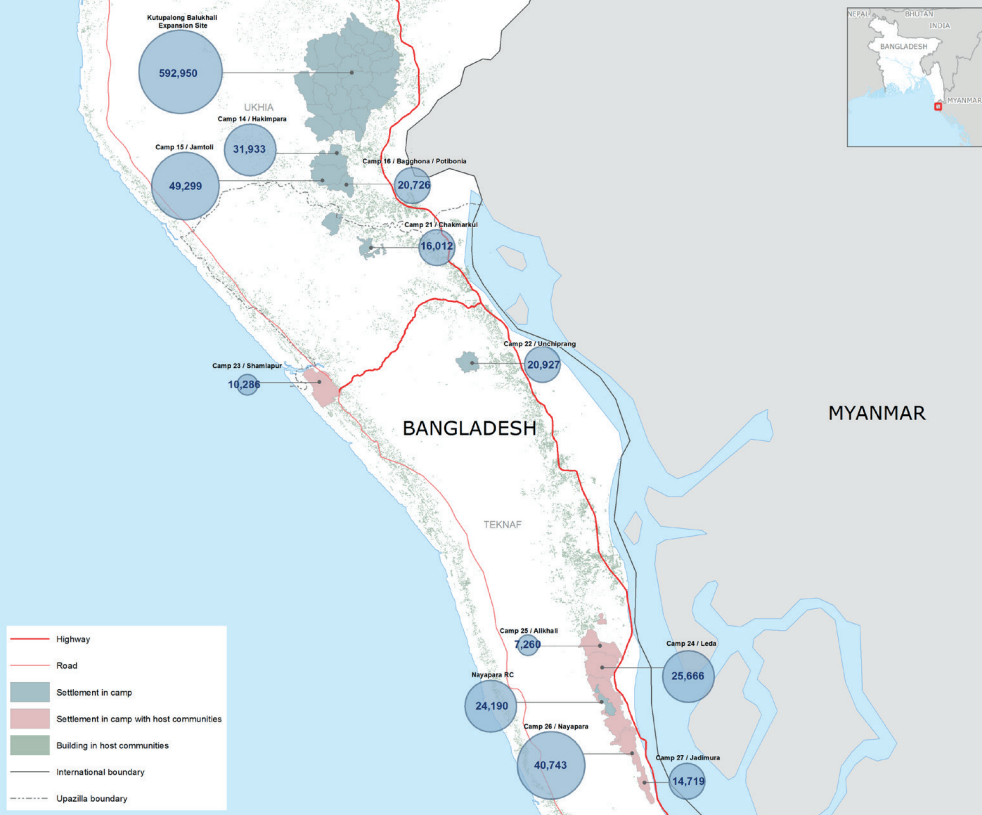

Bangladesh, Cox's Bazar, Rohingya refugee population (as of 31 December 2019)

Note: Rohingya refugees/Forcibly Displaced Myanmar Nationals (FDMN) registered under the joint Government-UNHCR registration exercise as of 31 December 2019. This figure was released after the completion of the JRP 2020 planning process, which was undertaken using a planning figure of 855 000 persons.

Source: Joint Response Plan, 2020. The boundaries and names shown and the designations used on this map do not imply official endorsement or acceptance by the United Nations.