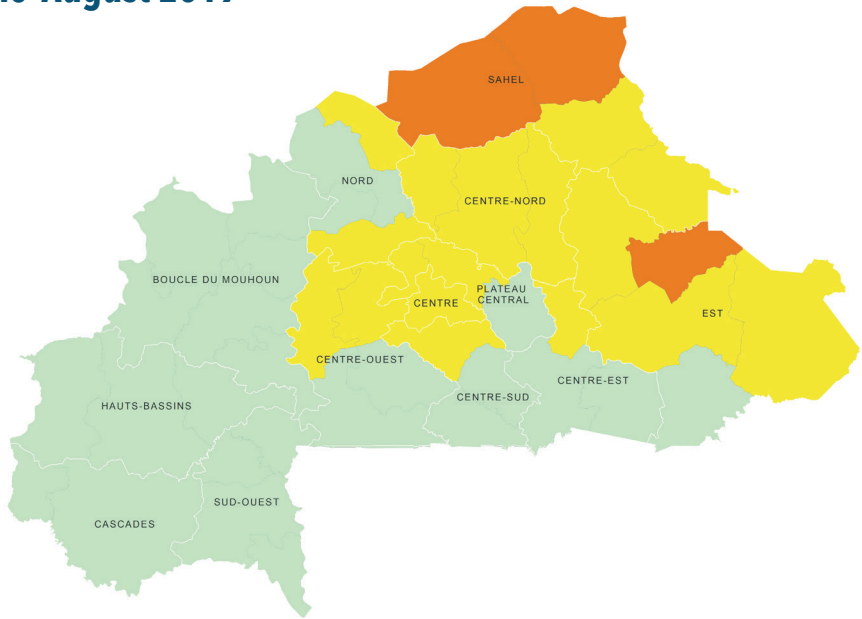

Burkina Faso, CH Acute food insecurity situation, June-August 2019

- 1 - Minimal
- 2 - Stressed
- 3 - Crisis
- 4 - Emergency
- 5 - Famine
- Areas with inadequate evidence
- Areas not analysed

Source: CILSS-Cadre Harmonisé, March 2019.
The boundaries and names shown and the designations used on this map do not imply official endorsement or acceptance by the United Nations.